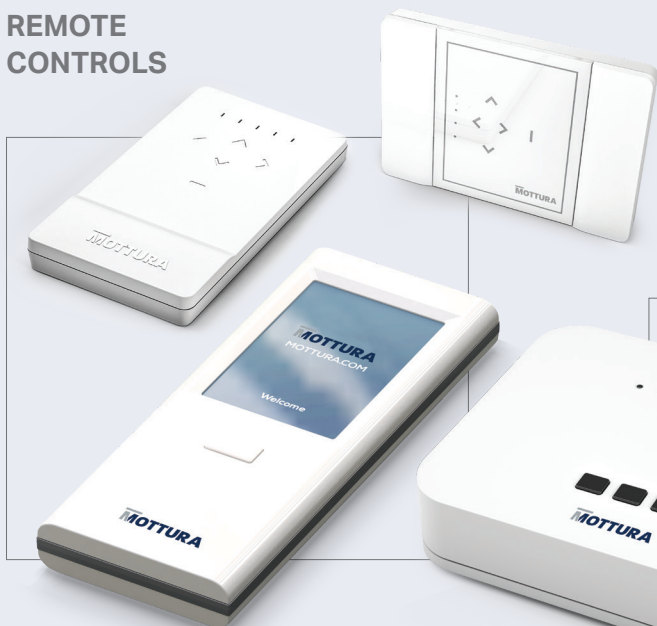

Home automation

Rendi smart la tua casa controllando la tua tenda con l'interfaccia M2Net di Mottura S.p.a. M2Net è la piattaforma Mottura sviluppata per la gestione ed il controllo dei propri sistemi motorizzati che permette un continuo dialogo bidirezionale tra i dispositivi di comando ed i sistemi motorizzati.

Be smart controlling your curtain by M2Net interface. M2Net has been developed by Mottura to control its

own motorized systems. It allows a continuous two-way dialogue between the transmitter and R.F. receiver integrated in the motorized systems.

M2NET®

REMOTE CONTROLS

STATION

M2Net Station è il collegamento di Mottura con il web. Un prodotto "user-friendly", facile da installare e registrare.

M2Net Station is the link between Mottura and the web. A user-friendly product, easy to install and record.

APP

Aziona le tue tende con una semplice App! Registra tutte le tende in un solo centro di controllo e gestiscile in modo semplice e veloce!

Control your blinds with a simple App! Register all your blinds in one control center and manage them quickly and easily!