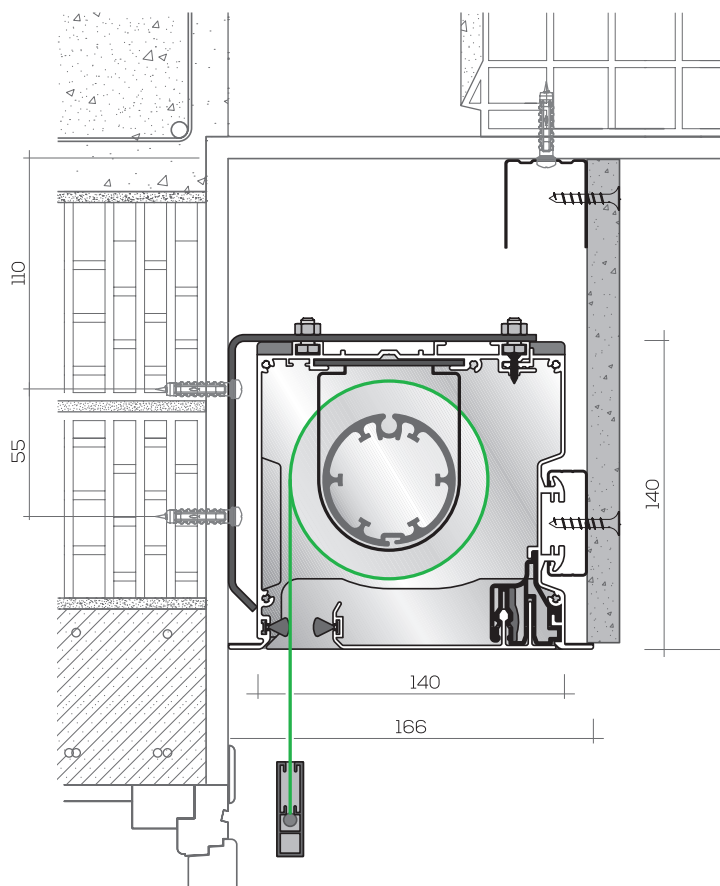

Installazioni / Installations

TOPBOX 4140