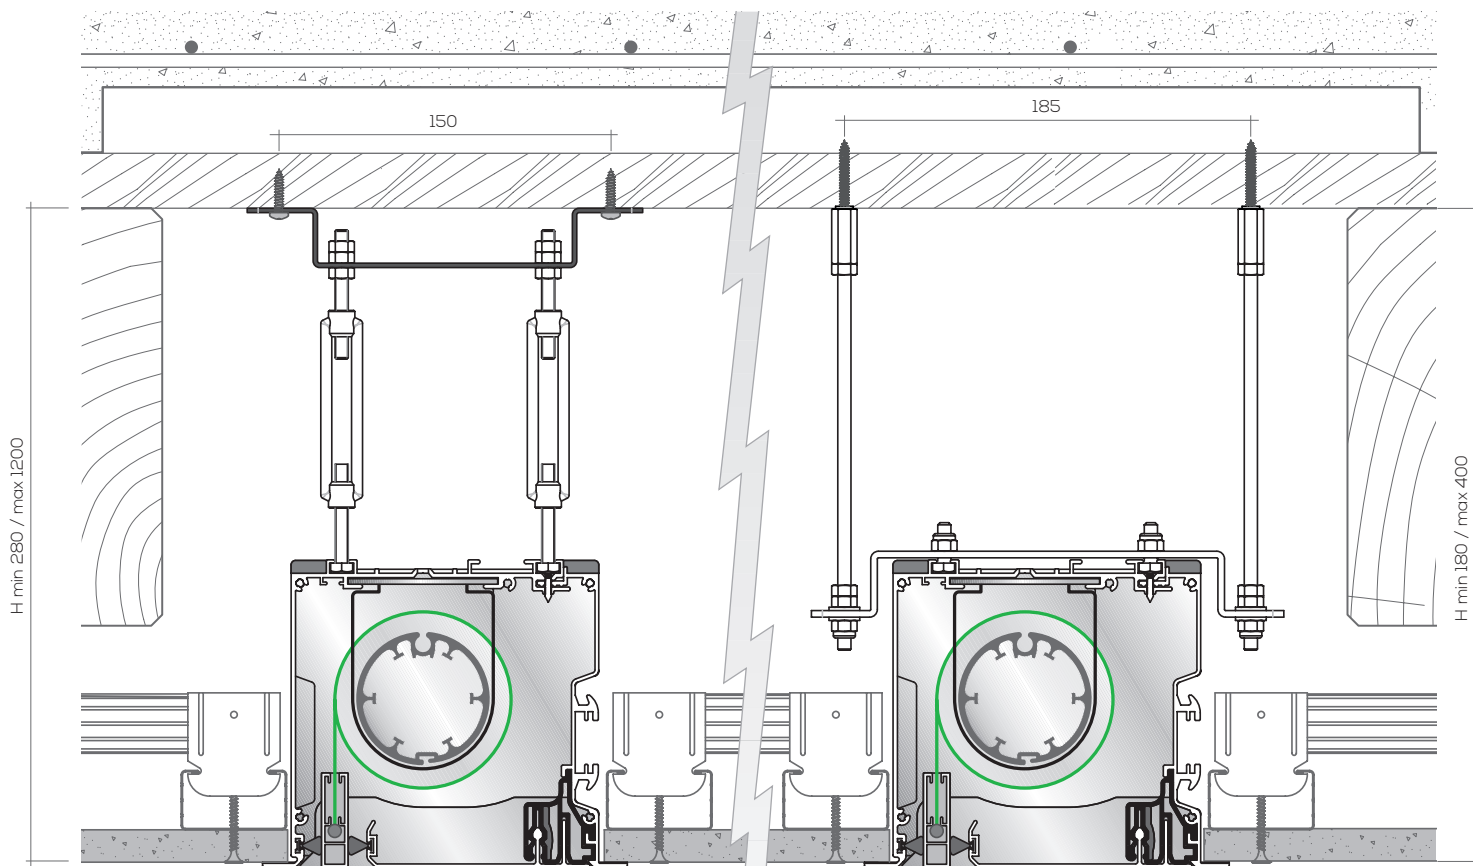

Installazioni / Installations

TOPBOX 4140