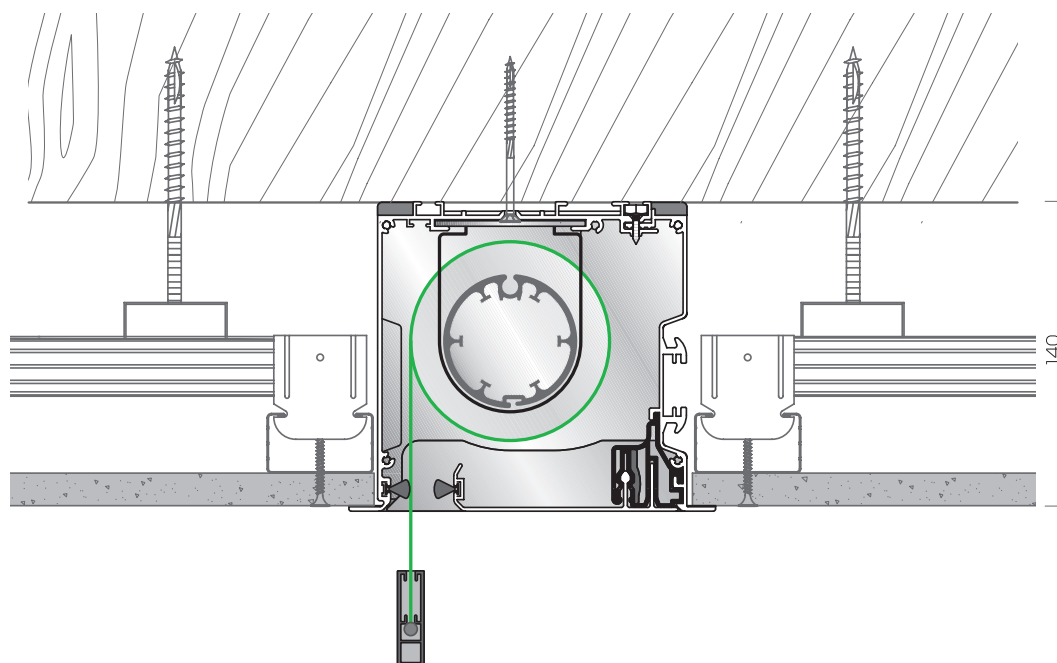

Installazioni / Installations

TOPBOX 4140